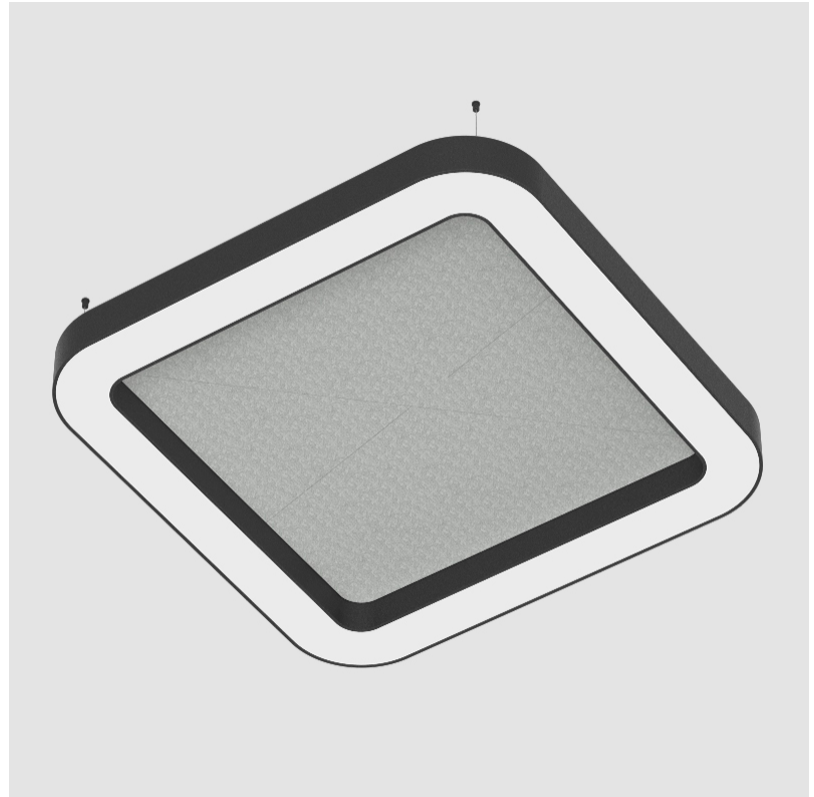

GENERAL

Series: Quantum Acoustic
Partner: Prolicht
Division: Architectural
Installation: Suspension
Product Type: Acoustic
Mounting Location: Ceiling
Light Distribution: Direct / Indirect

PHYSICAL

Shape: Round
Length (mm): 1400
Length (in): 55 1/8
Width (mm): 1400
Width (in): 55 1/8
Height (mm): 120
Height (in): 4 3/4
Diffuser: [PMMA - Opal / Micro-Prism](#)
Fixture Finish: [SSR / BKV / CWI / CRY / HAB / UFT / ITA / RUA / FTG / MYG / LOD / PUS / FRO / FUP / KIA / POP / BLS / SPG / MEY / GOH / CHC / COM / ABZ / JAG / OBR / MOS / ROR](#)
Acoustic Finish: [SFW / CYW / SEE / SYN / MTS / PMB / TTN / CYB / STO / DPE / BES / SHB / ARE / ANE / VRD / CRF](#)
Fixture Material: Aluminum
Primary Material: Acoustic
Cable Details: 2000mm / 78 3/4" or 6000mm / 236 1/4" Transparent Cable

ELECTRICAL

Lamp Type: LED (Zhaga Standard)
Input Wattage (W): 117.5
Total Output Wattage (W): 106.3
Dimming: [Tri-Mode (Non-Dimming and Phase Dimming (120Vac only) and 0-10V Dimming)](#)
Driver Included: Yes
Driver Location: Integrated
Driver Class: Class 2
Input Voltage (V): 120 - 277

LED

Color Temperature (°K): [2700 / 3000 / 3500 / 4000](#)
Max. Delivered Lumen (lm): Max 11338
Nominal Lumen (lm): Max 17519
CRI: >90 CRI
Lamp Life (hrs): 50000

OPTICAL

RATINGS AND CERTIFICATIONS

Certified By: CSA Certified to UL and CSA Standards
IP rating: IP20