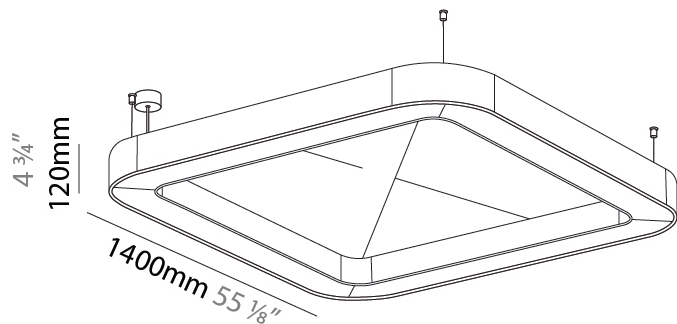

GENERAL

Series: Quantum Acoustic
Partner: Prolicht
Division: Architectural
Installation: Suspension
Product Type: Acoustic
Mounting Location: Ceiling
Light Distribution: Direct / Indirect

PHYSICAL

Shape: Round
Length (mm): 1400
Length (in): 55 1/8
Width (mm): 1400
Width (in): 55 1/8
Height (mm): 120
Height (in): 4 3/4
Diffuser: [PMMA - Opal / Micro-Prism](#)
Fixture Finish: [SSR / BKV / CWI / CRY / HAB / UFT / ITA / RUA / FTG / MYG / LOD / PUS / FRO / FUP / KIA / POP / BLS / SPG / MEY / GOH / CHC / COM / ABZ / JAG / OBR / MOS / ROR](#)
Acoustic Finish: [SFW / CYW / SEE / SYN / MTS / PMB / TTN / CYB / STO / DPE / BES / SHB / ARE / ANE / VRD / CRF](#)
Fixture Material: Aluminum
Primary Material: Acoustic
Cable Details: 2000mm / 78 3/4" or 6000mm / 236 1/4" Transparent Cable

ELECTRICAL

Lamp Type: LED (Zhaga Standard)
Input Wattage (W): 117.5
Total Output Wattage (W): 106.3
Dimming: [Tri-Mode (Non-Dimming and Phase Dimming (120Vac only) and 0-10V Dimming)](#)
Driver Included: Yes
Driver Location: Integrated
Driver Class: Class 2
Input Voltage (V): 120 - 277

LED

Color Temperature (°K): [2700 / 3000 / 3500 / 4000](#)
Max. Delivered Lumen (lm): Max 11338
Nominal Lumen (lm): Max 17519
CRI: >90 CRI
Lamp Life (hrs): 50000

OPTICAL

RATINGS AND CERTIFICATIONS

Certified By: CSA Certified to UL and CSA Standards
IP rating: IP20