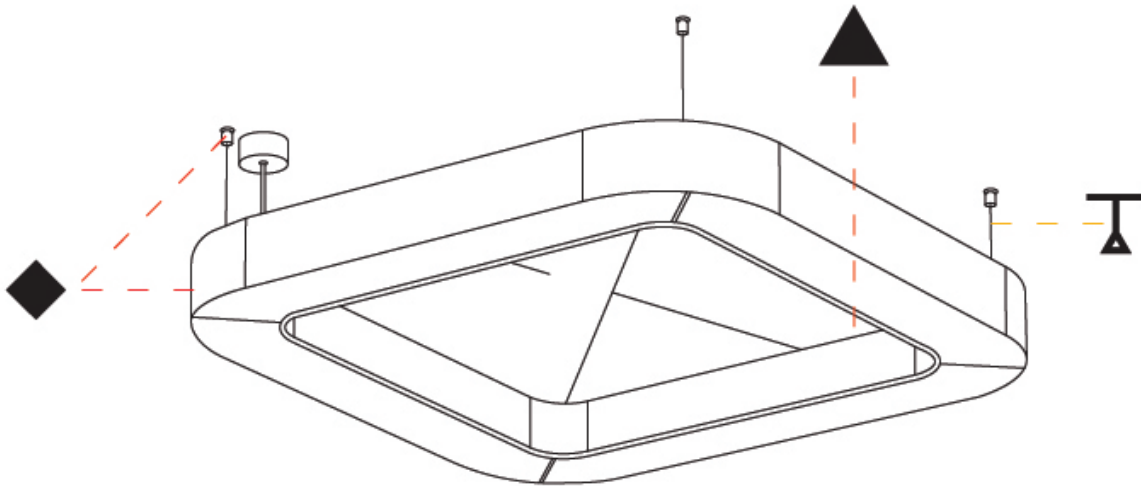

QUANTUM ACOUSTIC SUSPENSION

A300733-

PROJECT	_____
TYPE	_____
SPECIFIER	_____
QUANTITY	_____
DATE	_____