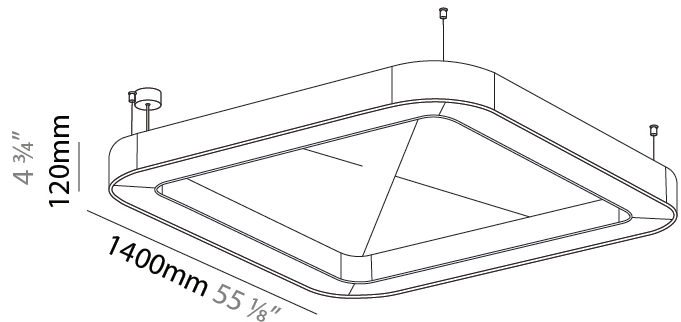

GENERAL

Series: Quantum Acoustic
Partner: Prolicht
Division: Architectural
Installation: Suspension
Product Type: Acoustic
Mounting Location: Ceiling
Light Distribution: Direct

PHYSICAL

Shape: Round
Length (mm): 1400
Length (in): 55 7/8
Width (mm): 1400
Width (in): 55 7/8
Height (mm): 120
Height (in): 4 3/4

Diffuser: [PMMA - Opal / Micro-Prism](#)
Fixture Finish: [SSR / BKV / CWI / CRY / HAB / UFT / ITA / RUA / FTG / MYG / LOD / PUS / FRO / FUP / KIA / POP / BLS / SPG / MEY / GOH / CHC / COM / ABZ / JAG / OBR / MOS / ROR](#)

Acoustic Finish: [SFW / CYW / SEE / SYN / MTS / PMB / TTN / CYB / STO / DPE / BES / SHB / ARE / ANE / VRD / CRF](#)

Fixture Material: Aluminum
Primary Material: Acoustic
Cable Details: 2000mm / 78 3/4" or 6000mm / 236 1/4" Transparent Cable

ELECTRICAL

Lamp Type: LED (Zhaga Standard)
Input Wattage (W): 78.3
Total Output Wattage (W): 71.2
Dimming: [Tri-Mode (Non-Dimming and Phase Dimming (120Vac only) and 0-10V Dimming)](#)
Driver Included: Yes
Driver Location: Integrated
Driver Class: Class 2
Input Voltage (V): 120

LED

Color Temperature (°K): [2700 / 3000 / 3500 / 4000](#)
Max. Delivered Lumen (lm): [6639 / 6871 / 8068 / 6985](#)
Nominal Lumen (lm): [10213 / 6871 / 12412 / 10747](#)
CRI: >90 CRI
Lamp Life (hrs): 50000

OPTICAL

RATINGS AND CERTIFICATIONS

Certified By: CSA Certified to UL and CSA Standards
IP rating: IP20